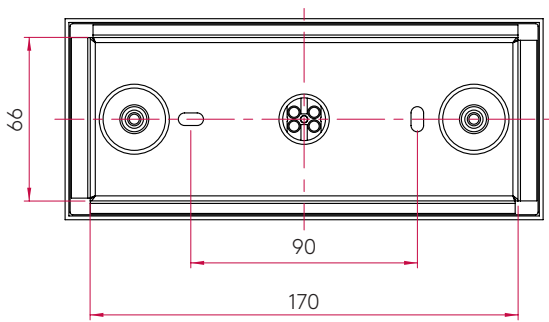

### GENERAL

<b>FINISH:</b>	Matt Gold	<b>CABLE LENGTH:</b>	Not Applicable
<b>MAIN MATERIAL:</b>	Metal - Zinc	<b>GROSS WEIGHT:</b>	1.2 (kg)
<b>DIMENSIONS:</b>	H: 80mm W: 190mm D: 173mm	<b>CLASS:</b>	CE (Class II)
<b>INSTALLATION ORIENTATION:</b>	Wall Mount - Horizontal	<b>IP RATING:</b>	IP20
<b>CUT OUT HOLE:</b>	Not Applicable	<b>BATHROOM ZONE:</b>	Zone 3
<b>RECESS DEPTH:</b>	60 mm	<b>VOLTAGE:</b>	Mains 230V
<b>FIRE RATING:</b>	Not Applicable	<b>PRODUCT F MARK:</b>	Suitable for mounting on flammable materials

# PRODUCT ELEVATIONS

---

TOP

FRONT

BACK

SIDE