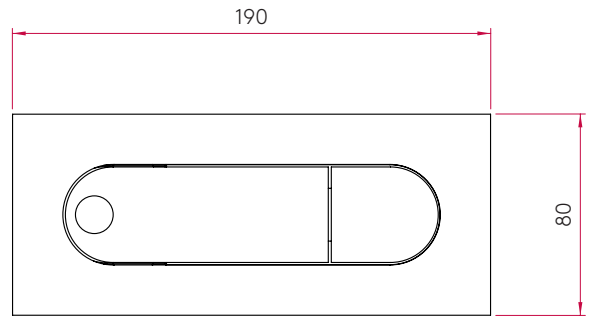

### GENERAL

<b>FINISH:</b>	Matt Gold	<b>CABLE LENGTH:</b>	Not Applicable
<b>MAIN MATERIAL:</b>	Metal - Zinc	<b>GROSS WEIGHT:</b>	1.2 (kg)
<b>DIMENSIONS:</b>	H: 80mm W: 190mm D: 173mm	<b>CLASS:</b>	CE (Class II)
<b>INSTALLATION ORIENTATION:</b>	Wall Mount - Horizontal	<b>IP RATING:</b>	IP20
<b>CUT OUT HOLE:</b>	Not Applicable	<b>BATHROOM ZONE:</b>	Zone 3
<b>RECESS DEPTH:</b>	60 mm	<b>VOLTAGE:</b>	Mains 230V
<b>FIRE RATING:</b>	Not Applicable	<b>PRODUCT F MARK:</b>	Suitable for mounting on flammable materials

### LAMP

<b>LIGHT SOURCE:</b>	High-Power LED	<b>MACADAM ELIPSE:</b>	3-Step
<b>MAXIMUM WATTAGE:</b>	3W	<b>UGR:</b>	Not Applicable
<b>MAXIMUM LAMP LENGTH:</b>	Not Applicable	<b>BEAM ANGLE:</b>	25.6 (Degrees)
<b>LAMP INCLUDED?</b>	Yes (Integral)	<b>TILT ADJUSTMENT ANGLE:</b>	180 (Degrees)
<b>LUMINOUS FLUX:</b>	114.1 (lm)	<b>ROTATION ADJUSTMENT ANGLE:</b>	90 (Degrees)
<b>COLOUR TEMP:</b>	2700 (K)	<b>AVERAGE LIFESPAN:</b>	54,000 (Hrs)
<b>CRI:</b>	85	<b>L70:</b>	To Be Advised
<b>R9:</b>	20.6		

## ADDITIONAL INFORMATION

BOX QUANTITY X6

# PRODUCT ELEVATIONS

---

TOP

FRONT

BACK

SIDE