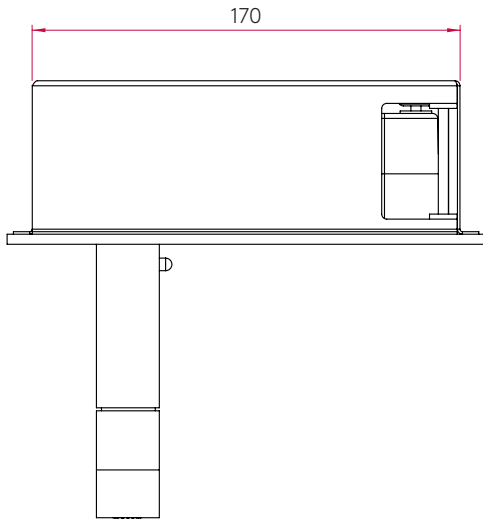

### GENERAL

<b>FINISH:</b>	Matt Gold	<b>CABLE LENGTH:</b>	Not Applicable
<b>MAIN MATERIAL:</b>	Metal - Zinc	<b>GROSS WEIGHT:</b>	1.2 (kg)
<b>DIMENSIONS:</b>	H: 80mm W: 190mm D: 173mm	<b>CLASS:</b>	CE (Class II)
<b>INSTALLATION ORIENTATION:</b>	Wall Mount - Horizontal	<b>IP RATING:</b>	IP20
<b>CUT OUT HOLE:</b>	Not Applicable	<b>BATHROOM ZONE:</b>	Zone 3
<b>RECESS DEPTH:</b>	60 mm	<b>VOLTAGE:</b>	Mains 230V
<b>FIRE RATING:</b>	Not Applicable	<b>PRODUCT F MARK:</b>	Suitable for mounting on flammable materials

## ADDITIONAL INFORMATION

BOX QUANTITY X6

# PRODUCT ELEVATIONS

---

TOP

FRONT

BACK

SIDE