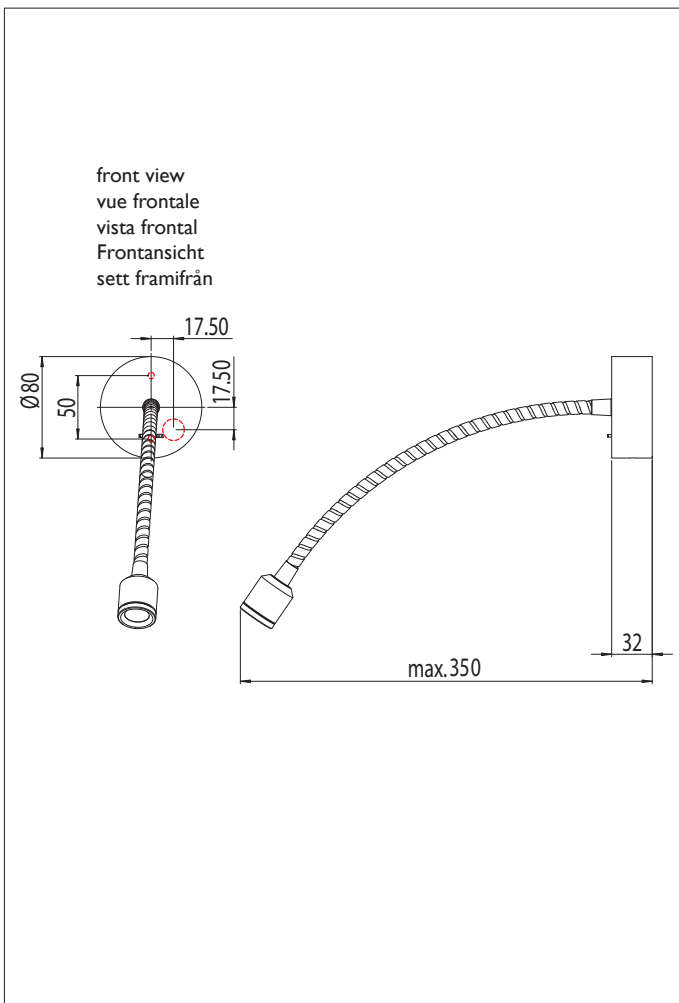

# 0756 Fosso Switched

**astro**

1 x 1w LED		incl.
---------------	--	-------

Seoul LED
-----------

LED Driver		incl.
---------------	--	-------

Zone	<b>3</b>
------	----------

Astro Lighting Ltd.  
G2 River Way, Harlow  
CM20 2DP, Great Britain