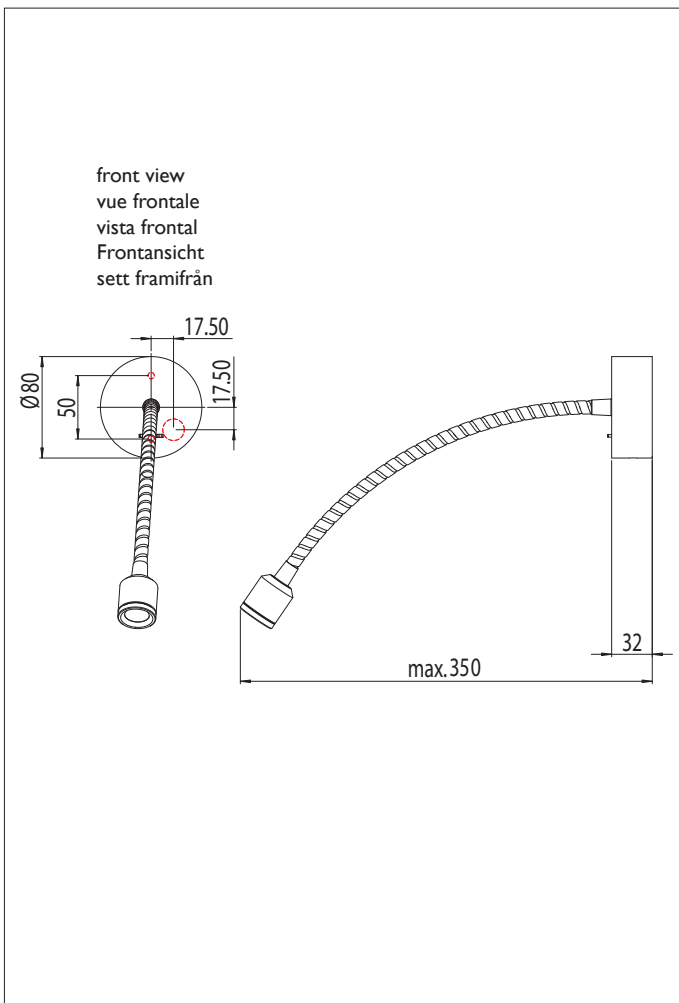

0660 Fosso Switched

astro

1 x 1w LED		incl.
------------	--	-------

Seoul LED

LED Driver		incl.
------------	--	-------

Zone	3
------	----------

Astro Lighting Ltd.
G2 River Way, Harlow
CM20 2DP, Great Britain