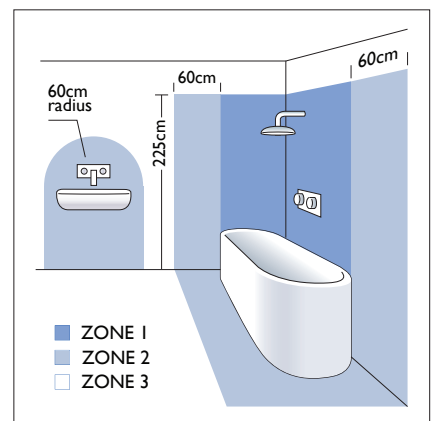

1 x 1w LED		incl.

Seoul LED

LED Driver		incl.

Zone	3