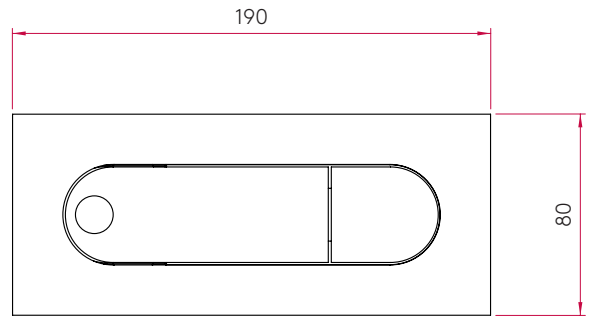

PRODUCT SPECIFICATION

GENERAL

FINISH:	Bronze	CABLE LENGTH:	Not Applicable
MAIN MATERIAL:	Metal - Zinc	GROSS WEIGHT:	1.2 (kg)
DIMENSIONS:	H: 80mm W: 190mm D: 173mm	CLASS:	CE (Class II)
INSTALLATION ORIENTATION:	Wall Mount - Horizontal	IP RATING:	IP20
CUT OUT HOLE:	Not Applicable	BATHROOM ZONE:	Zone 3
RECESS DEPTH:	60 mm	VOLTAGE:	Mains 230V
FIRE RATING:	Not Applicable	PRODUCT F MARK:	Suitable for mounting on flammable materials

LAMP

LIGHT SOURCE:	High-Power LED	MACADAM ELIPSE:	3-Step
MAXIMUM WATTAGE:	1 x 3W	UGR:	Not Applicable
MAXIMUM LAMP LENGTH:	Not Applicable	BEAM ANGLE:	25.6 (Degrees)
LAMP INCLUDED?	Yes (Integral)	TILT ADJUSTMENT ANGLE:	180 (Degrees)
LUMINOUS FLUX:	114.1 (lm)	ROTATION ADJUSTMENT ANGLE:	90 (Degrees)
COLOUR TEMP:	2700 (K)	AVERAGE LIFESPAN:	54,000 (Hrs)
CRI:	85	L70:	To Be Advised
R9:	20.6		

ADDITIONAL INFORMATION

BOX QUANTITY X6

PRODUCT ELEVATIONS

TOP

FRONT

BACK

SIDE