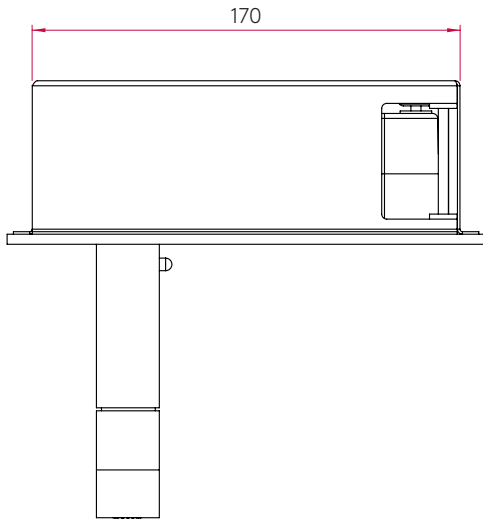

PRODUCT SPECIFICATION

GENERAL

FINISH:	Bronze	CABLE LENGTH:	Not Applicable
MAIN MATERIAL:	Metal - Zinc	GROSS WEIGHT:	1.2 (kg)
DIMENSIONS:	H: 80mm W: 190mm D: 173mm	CLASS:	CE (Class II)
INSTALLATION ORIENTATION:	Wall Mount - Horizontal	IP RATING:	IP20
CUT OUT HOLE:	Not Applicable	BATHROOM ZONE:	Zone 3
RECESS DEPTH:	60 mm	VOLTAGE:	Mains 230V
FIRE RATING:	Not Applicable	PRODUCT F MARK:	Suitable for mounting on flammable materials

LAMP

LIGHT SOURCE:	High-Power LED	MACADAM ELIPSE:	3-Step
MAXIMUM WATTAGE:	1 x 3W	UGR:	Not Applicable
MAXIMUM LAMP LENGTH:	Not Applicable	BEAM ANGLE:	25.6 (Degrees)
LAMP INCLUDED?	Yes (Integral)	TILT ADJUSTMENT ANGLE:	180 (Degrees)
LUMINOUS FLUX:	114.1 (lm)	ROTATION ADJUSTMENT ANGLE:	90 (Degrees)
COLOUR TEMP:	2700 (K)	AVERAGE LIFESPAN:	54,000 (Hrs)
CRI:	85	L70:	To Be Advised
R9:	20.6		

ADDITIONAL INFORMATION

BOX QUANTITY X6

PRODUCT ELEVATIONS

TOP

FRONT

BACK

SIDE