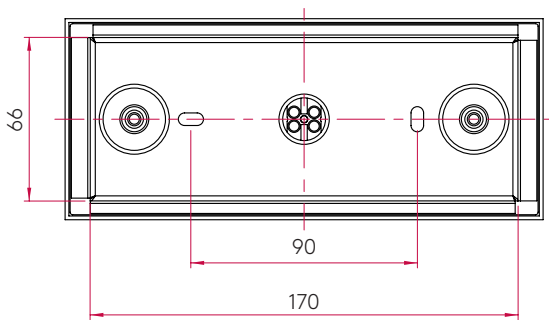

PRODUCT SPECIFICATION

GENERAL

FINISH:	Bronze	CABLE LENGTH:	Not Applicable
MAIN MATERIAL:	Metal - Zinc	GROSS WEIGHT:	1.2 (kg)
DIMENSIONS:	H: 80mm W: 190mm D: 173mm	CLASS:	CE (Class II)
INSTALLATION ORIENTATION:	Wall Mount - Horizontal	IP RATING:	IP20
CUT OUT HOLE:	Not Applicable	BATHROOM ZONE:	Zone 3
RECESS DEPTH:	60 mm	VOLTAGE:	Mains 230V
FIRE RATING:	Not Applicable	PRODUCT F MARK:	Suitable for mounting on flammable materials

LAMP

LIGHT SOURCE:	High-Power LED	MACADAM ELIPSE:	3-Step
MAXIMUM WATTAGE:	1 x 3W	UGR:	Not Applicable
MAXIMUM LAMP LENGTH:	Not Applicable	BEAM ANGLE:	25.6 (Degrees)
LAMP INCLUDED?	Yes (Integral)	TILT ADJUSTMENT ANGLE:	180 (Degrees)
LUMINOUS FLUX:	114.1 (lm)	ROTATION ADJUSTMENT ANGLE:	90 (Degrees)
COLOUR TEMP:	2700 (K)	AVERAGE LIFESPAN:	54,000 (Hrs)
CRI:	85	L70:	To Be Advised
R9:	20.6		

ADDITIONAL INFORMATION

BOX QUANTITY X6

PRODUCT ELEVATIONS

TOP

FRONT

BACK

SIDE